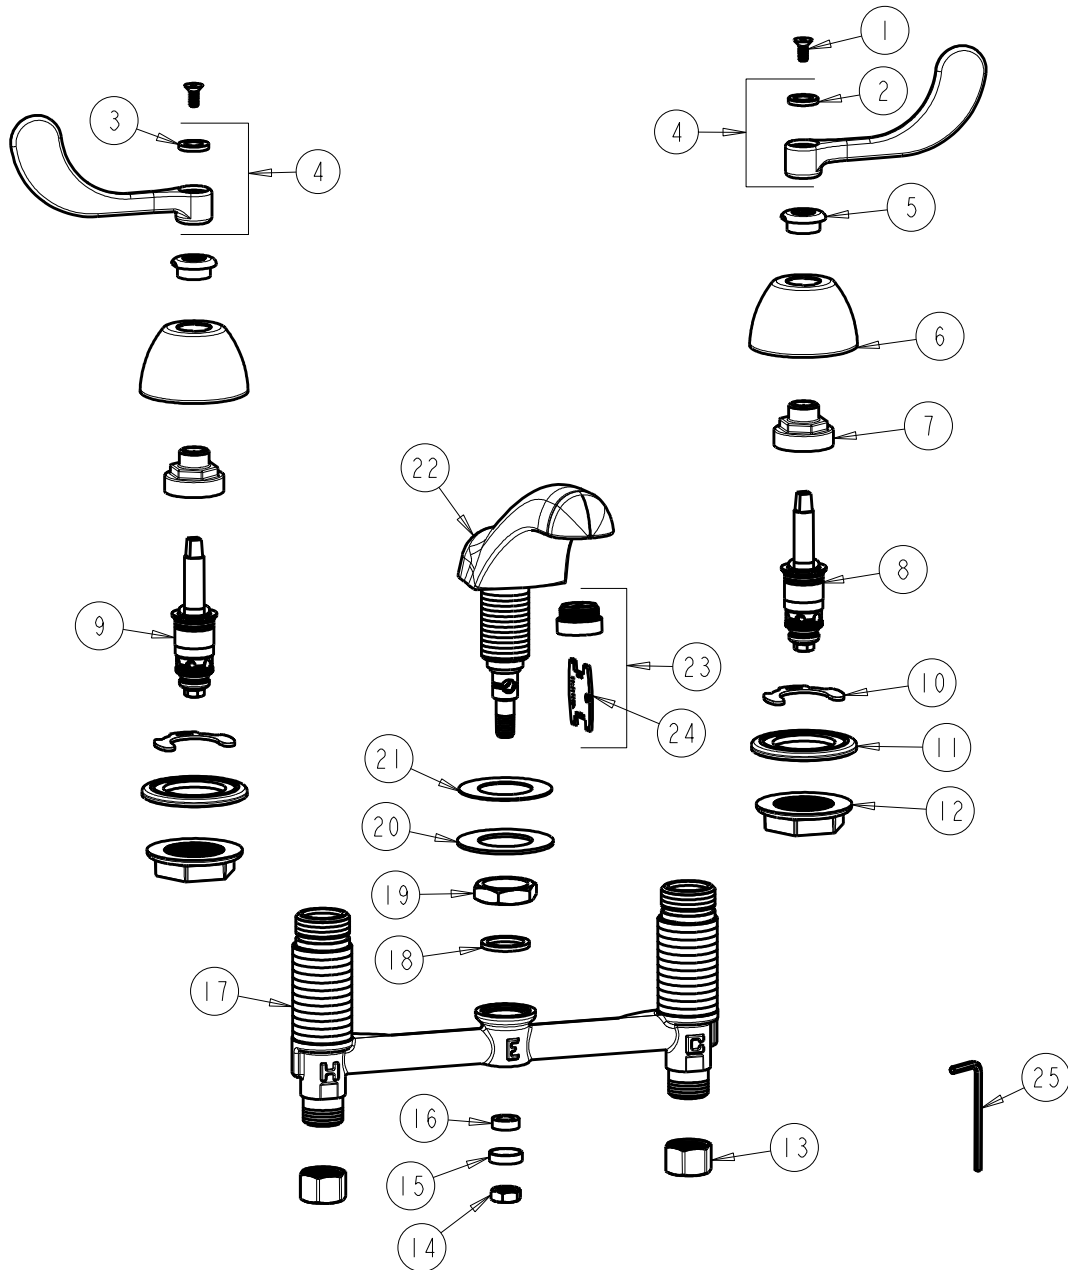

**CHICAGO FAUCETS**  
a Geberit company

2100 South Clearwater Drive  
Des Plaines, IL 60018  
Phone: 847-803-5000  
Fax: 847-803-5454  
www.chicagofaucets.com

**REPAIR PARTS**

FITTING NO.

**404-V317ABCP**

SUBMITTED MODEL NO.

ITEM NO.

BY: JAR DATE: 10-30-08

CHK: REV: 07-07-11

**FOR TECHNICAL ASSISTANCE**  
1-800-TEC-TRUE (1-800-832-8783)

ITEM	PART NO.	DESCRIPTION	ITEM	PART NO.	DESCRIPTION
1	420-020JKNF	SCREW, 1/8 FLAT HEX HEAD X 1/2	14	689-113JKRBF	NUT, 3/8-24 UNF X .56 X .22
2	633-123JKNF	INDEX BUTTON (BLUE)	15	250-187JKRBF	RETAINER
3	633-023JKNF	INDEX BUTTON (RED)	16	1797-129JKNF	RUBBER WASHER
4	317-PRJKCP	HANDLE, 4" WRISTBLADE (PAIR)	17	---	BODY, VALVE
5	422-113JKCP	ESCUTCHEON NUT	18	250-200JKNF	GASKET
6	250-082JKCP	ESCUTCHEON	19	250-054JKRBF	LOCKNUT
7	274-014JKRBF	NUT, CAP	20	50-014JKNF	STEEL WASHER
8	377-XTRHJKABNF	RH QUATURN CARTRIDGE	21	739-056JKNF	RUBBER WASHER
9	377-XTLHJKABNF	LH QUATURN CARTRIDGE	22	401-301KJKCP	SPOUT ASSEMBLY
10	200-009JKNF	CLIP, RETAIN	23	E12VPJKCP	V.R. SOFTFLO AERATOR W/ KEY
11	888-026JKNF	WASHER, SEALING	24	3-024JKRCF	KEY, VP
12	250-004JKNF	LOCKNUT	25	420-022JKNF	VANDAL PROOF WRENCH, 1/8 HEX
13	49-005JKRBF	COUPLING NUT			